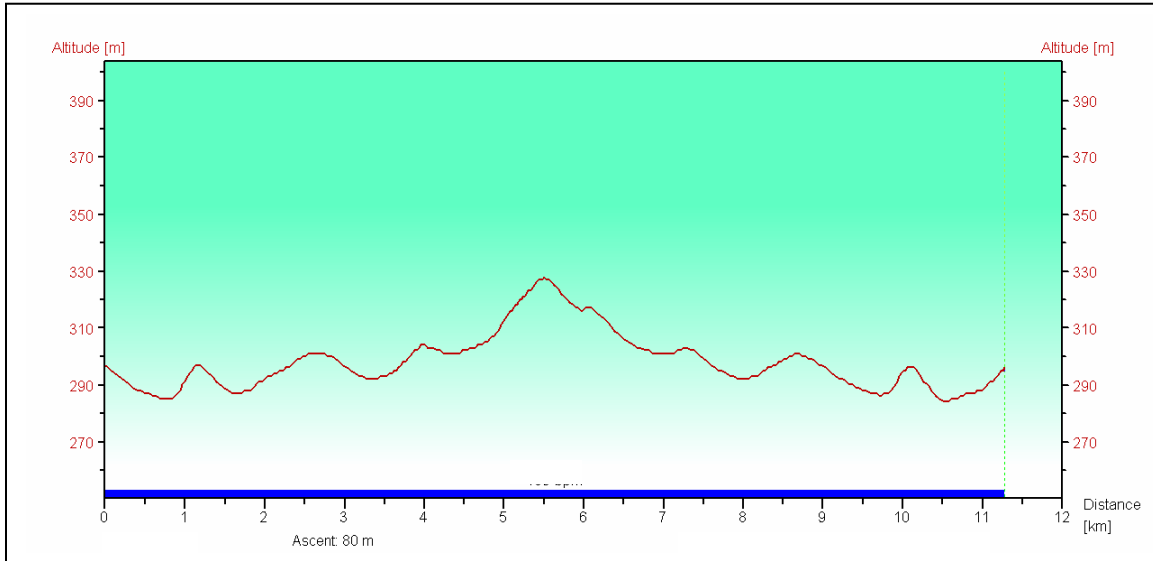

**2008 Eifel Cycling Classic
12-13 July, Spangdahlem AB, Germany**

**Individual Time Trial, 12 July, 1400 Start
All categories - 11.2km**

**Road Race, 13 July, 1100 Start
Women - 3 laps = 30.9km; Men - 5 laps = 51.5km**