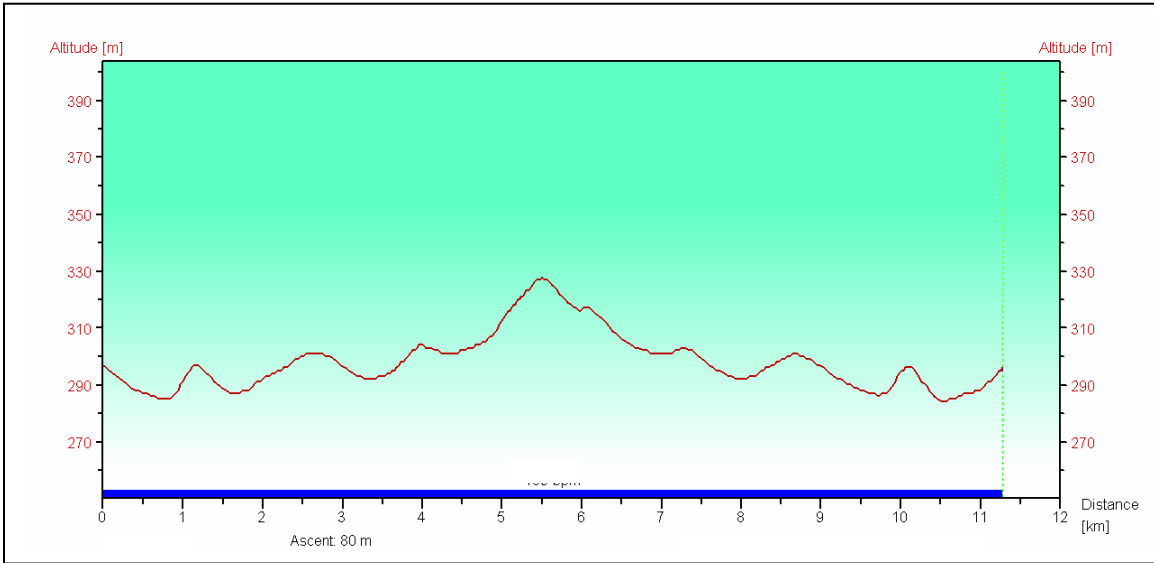

**2007 Eifel Classic Bike Race  
16-17 June, Spangdahlem AB, Germany**

**Individual Time Trial, 16 June, 1400 Start  
All categories - 11.2km**

**Road Race, 17 June, 1100 Start  
Women - 3 laps = 30.9km; Men - 5 laps = 51.5km**